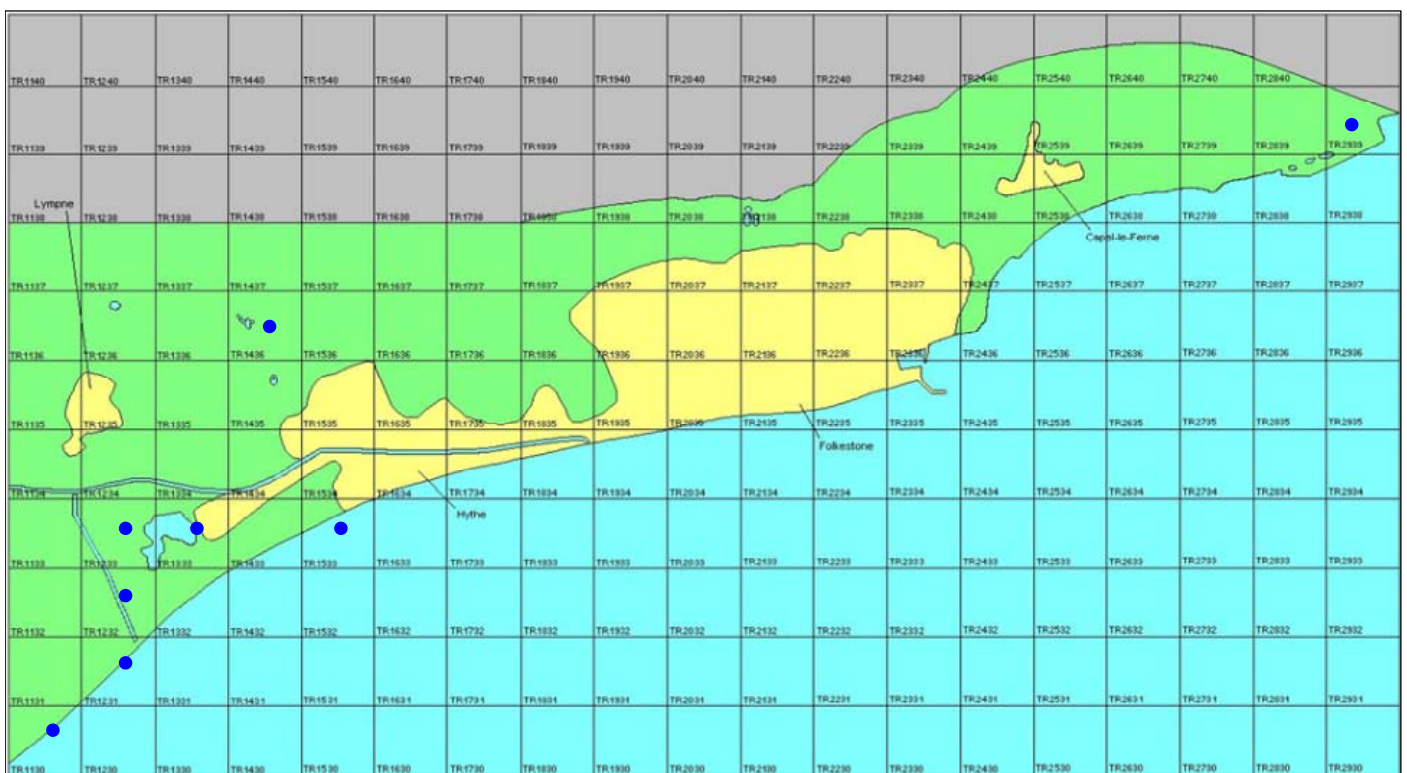

Shoveler

Anas clypeata

Category A

Winter visitor and passage migrant

A widespread but thinly distributed breeding species in Kent, which is numerous as a passage migrant and winter visitor.

The full species account will follow but the breeding and wintering distribution maps based on the 2007 – 2012 BTO / KOS atlas are provided below.

Shoveler at Botolph's Bridge (Brian Harper)

The distribution of winter records recorded in the BTO/KOS Atlas (2007 – 2012) is shown in figure 1.

Figure 1: Wintering distribution of Shoveler at Folkestone and Hythe by 1km square