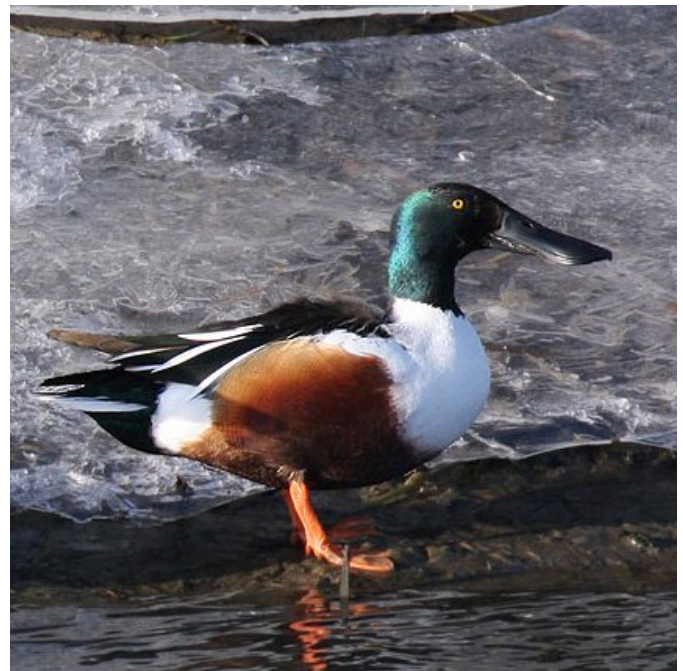

Shoveler

Anas clypeata

Category A

Winter visitor and passage migrant

A widespread but thinly distributed breeding species in Kent, which is numerous as a passage migrant and winter visitor.

The full species account will follow but the breeding and wintering distribution maps based on the 2007 – 2012 BTO / KOS atlas are provided below.

Shoveler at Botolph's Bridge (Brian Harper)

The distribution of winter records recorded in the BTO/KOS Atlas (2007 – 2012) is shown in figure 1.

Figure 1: Wintering distribution of Shoveler at Folkestone and Hythe by 1km square