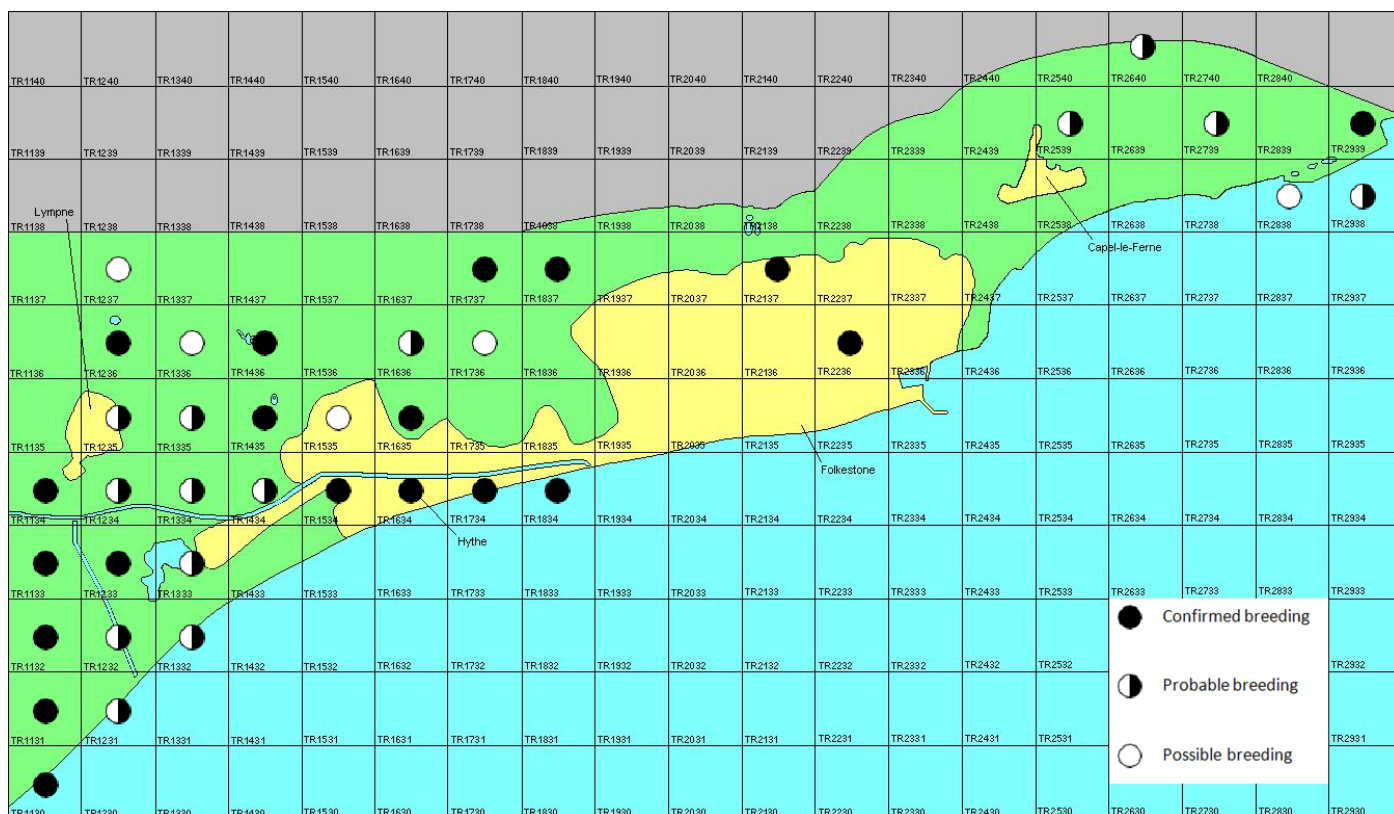

# Mallard

*Anas platyrhynchos*

Category A

Breeding resident and winter visitor

A widespread and common breeding species and winter visitor to Kent.

The full species account will follow but the breeding and wintering distribution maps based on the 2007 – 2012 BTO / KOS atlas are provided below.

Mallard at Saltwood Castle (Brian Harper)

The distribution of breeding records recorded in the BTO/KOS Atlas (2007 – 2012) is shown in figure 1.

Figure 1: Breeding distribution of Mallard at Folkestone and Hythe by 1km square

The distribution of winter records recorded in the BTO/KOS Atlas (2007 – 2012) is shown in figure 2.

Figure 2: Wintering distribution of Mallard at Folkestone and Hythe by 1km square