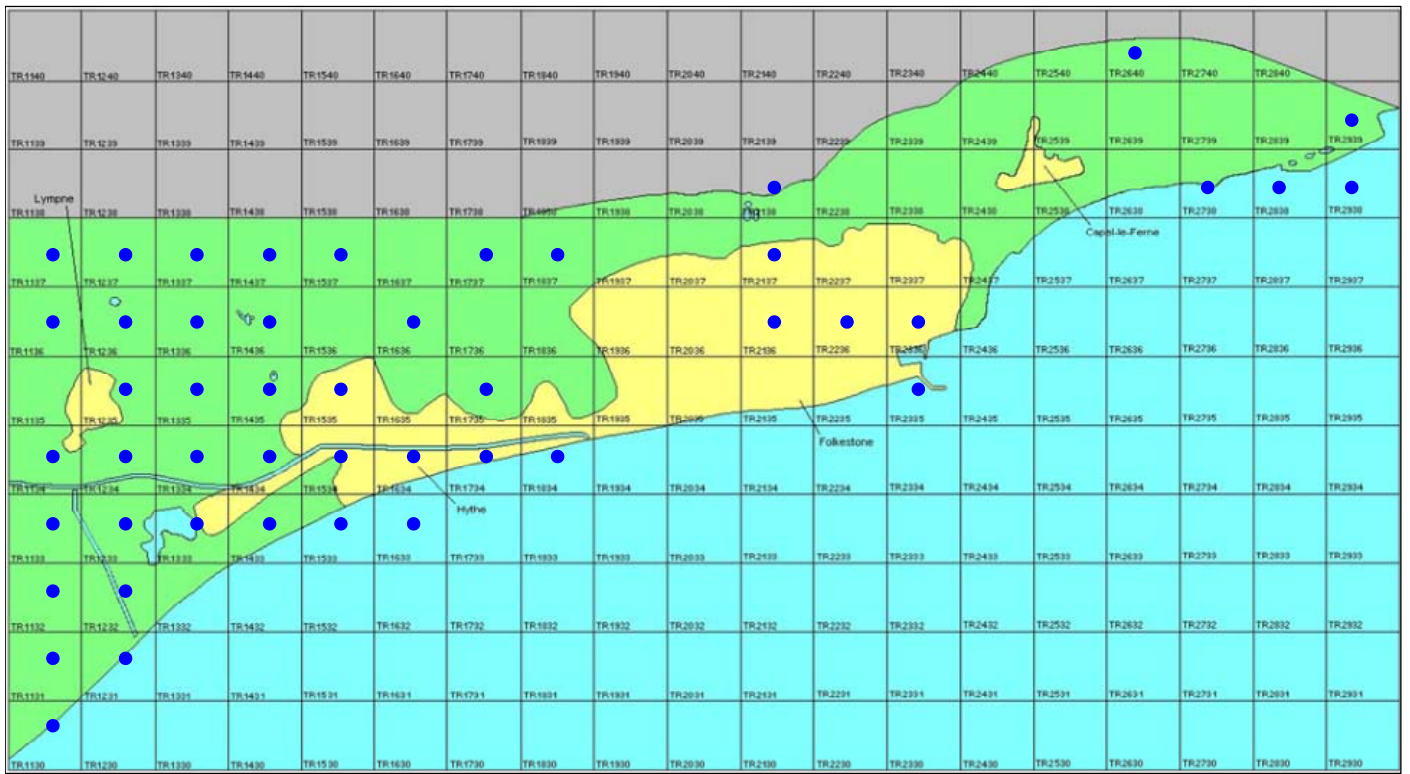

# Mallard

*Anas platyrhynchos*

Category A

Breeding resident and winter visitor

A widespread and common breeding species and winter visitor to Kent.

The full species account will follow but the breeding and wintering distribution maps based on the 2007 – 2012 BTO / KOS atlas are provided below.

Mallard at Saltwood Castle (Brian Harper)

The distribution of breeding records recorded in the BTO/KOS Atlas (2007 – 2012) is shown in figure 1.

Figure 1: Breeding distribution of Mallard at Folkestone and Hythe by 1km square

The distribution of winter records recorded in the BTO/KOS Atlas (2007 – 2012) is shown in figure 2.

Figure 2: Wintering distribution of Mallard at Folkestone and Hythe by 1km square