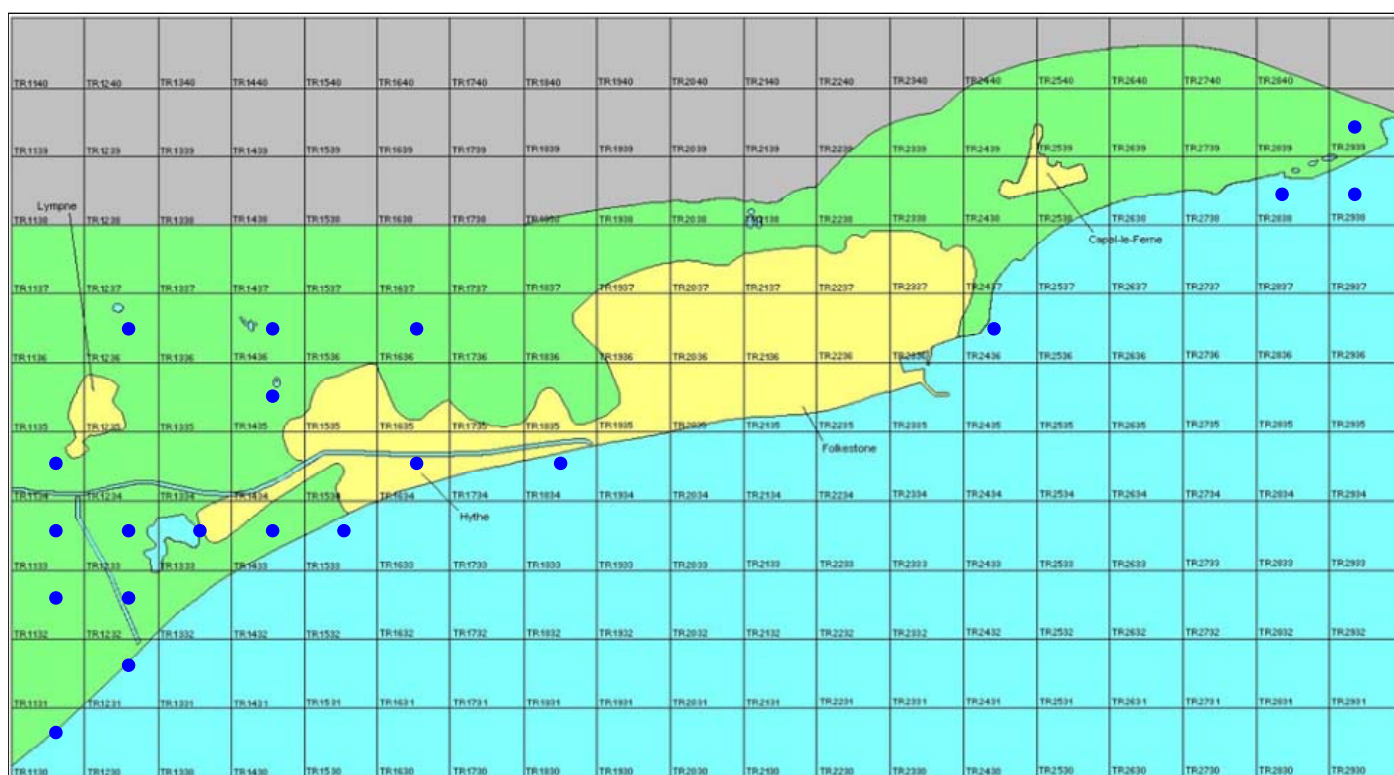

Gadwall

Anas strepera

Category A

Winter visitor and passage migrant

A scarce but increasing breeding species and more widespread winter visitor in Kent.

The full species account will follow but the breeding and wintering distribution maps based on the 2007 – 2012 BTO / KOS atlas are provided below.

Gadwall at Brockhill CP (Brian Harper)

The distribution of winter records recorded in the BTO/KOS Atlas (2007 – 2012) is shown in figure 1.

Figure 1: Wintering distribution of Gadwall at Folkestone and Hythe by 1km square