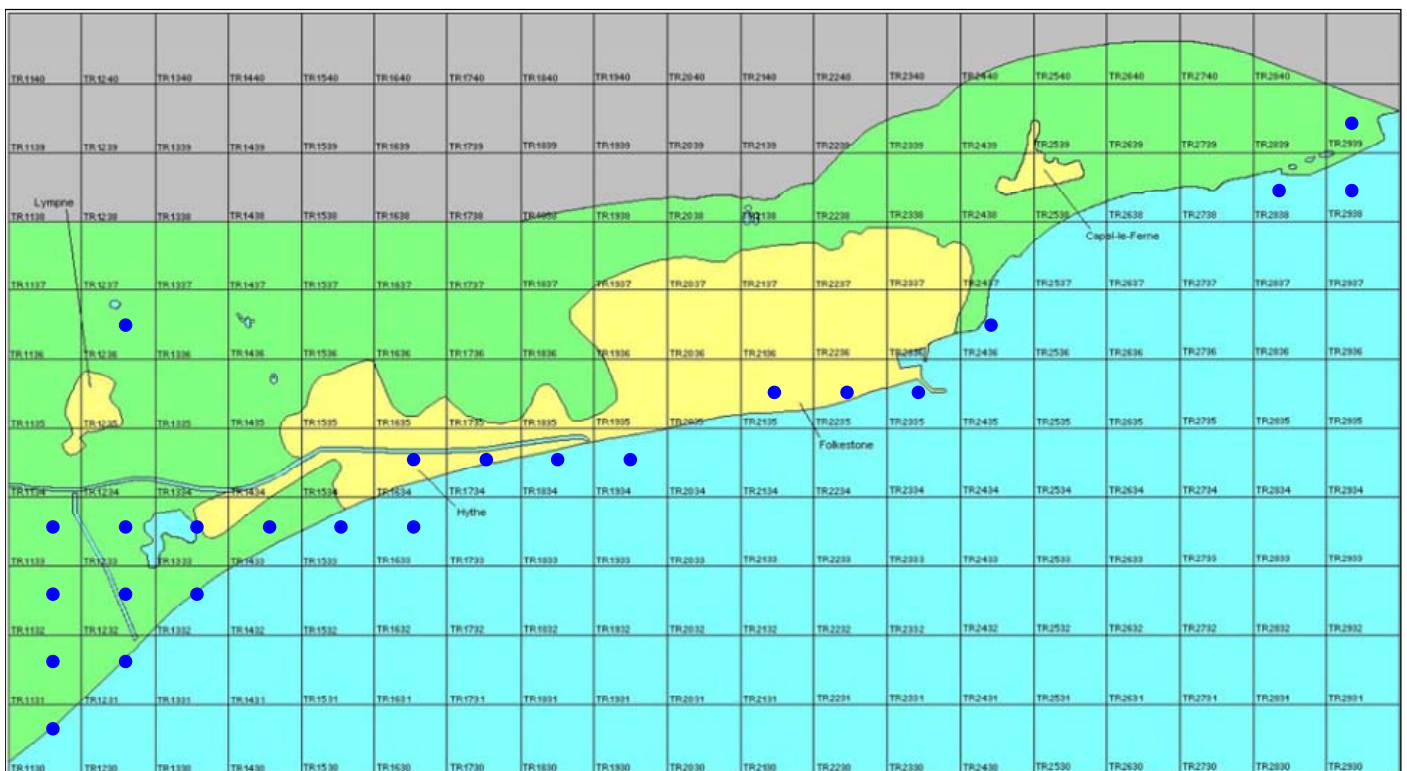

Wigeon

Anas penelope

Category A

Winter visitor and passage migrant

A common passage migrant and winter visitor to Kent with large influxes in cold weather, occasionally breeds.

The full species account will follow but the breeding and wintering distribution maps based on the 2007 – 2012 BTO / KOS atlas are provided below.

Wigeon at Nickoll's Quarry (Ian Roberts)

The distribution of wintering records recorded in the BTO/KOS Atlas (2007 – 2012) is shown in figure 1.

Figure 1: Wintering distribution of Wigeon at Folkestone and Hythe by 1km square