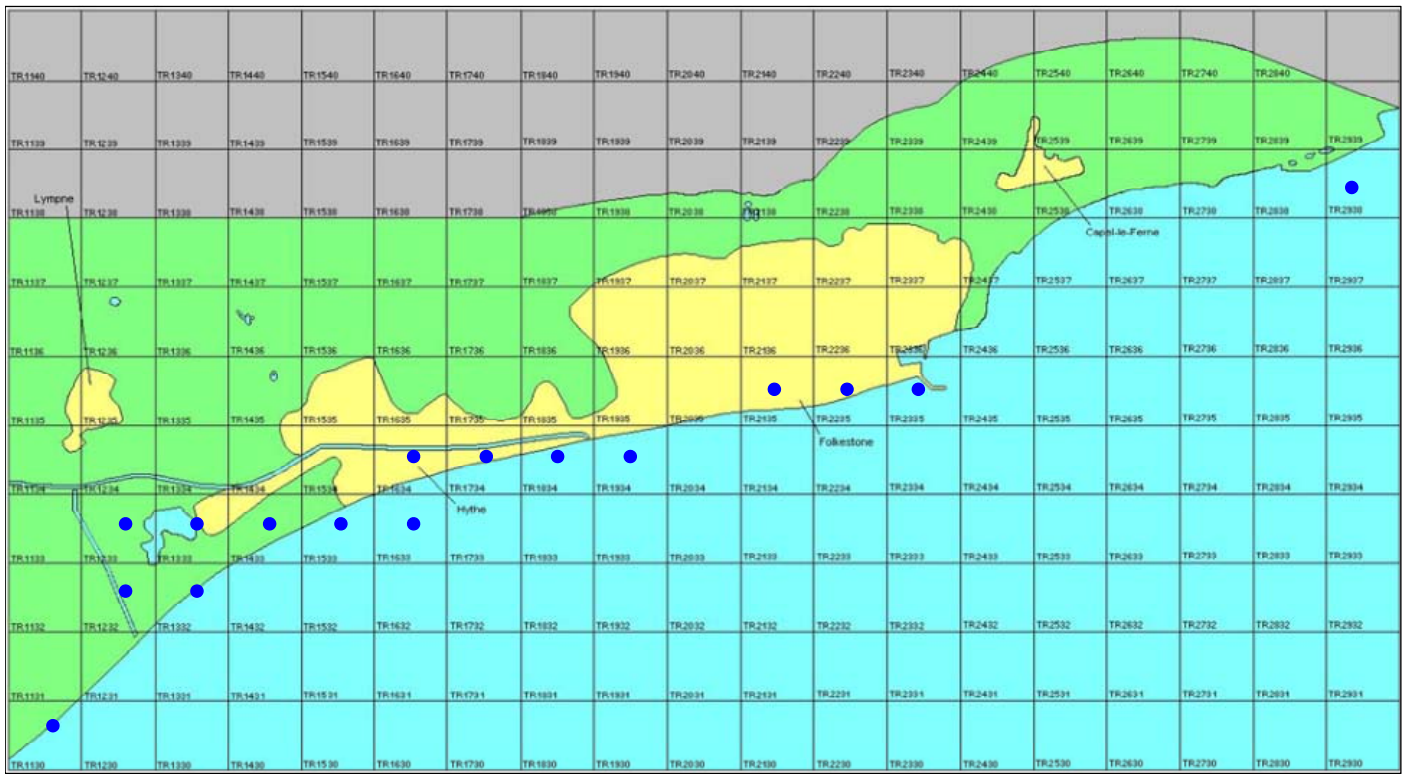

Shelduck

Tadorna tadorna

Category A

Winter visitor and passage migrant

A common coastal resident, passage migrant and winter visitor to Kent, which occasionally breeds inland

The full species account will follow but the breeding and wintering distribution maps based on the 2007 – 2012 BTO / KOS atlas are provided below.

Shelducks at Nickoll's Quarry (Ian Roberts)

The distribution of breeding records recorded in the BTO/KOS Atlas (2007 – 2012) is shown in figure 1.

Figure 1: Breeding distribution of Shelduck at Folkestone and Hythe by 1km square

The distribution of winter records recorded in the BTO/KOS Atlas (2007 – 2012) is shown in figure 2.

Figure 2: Wintering distribution of Shelduck at Folkestone and Hythe by 1km square