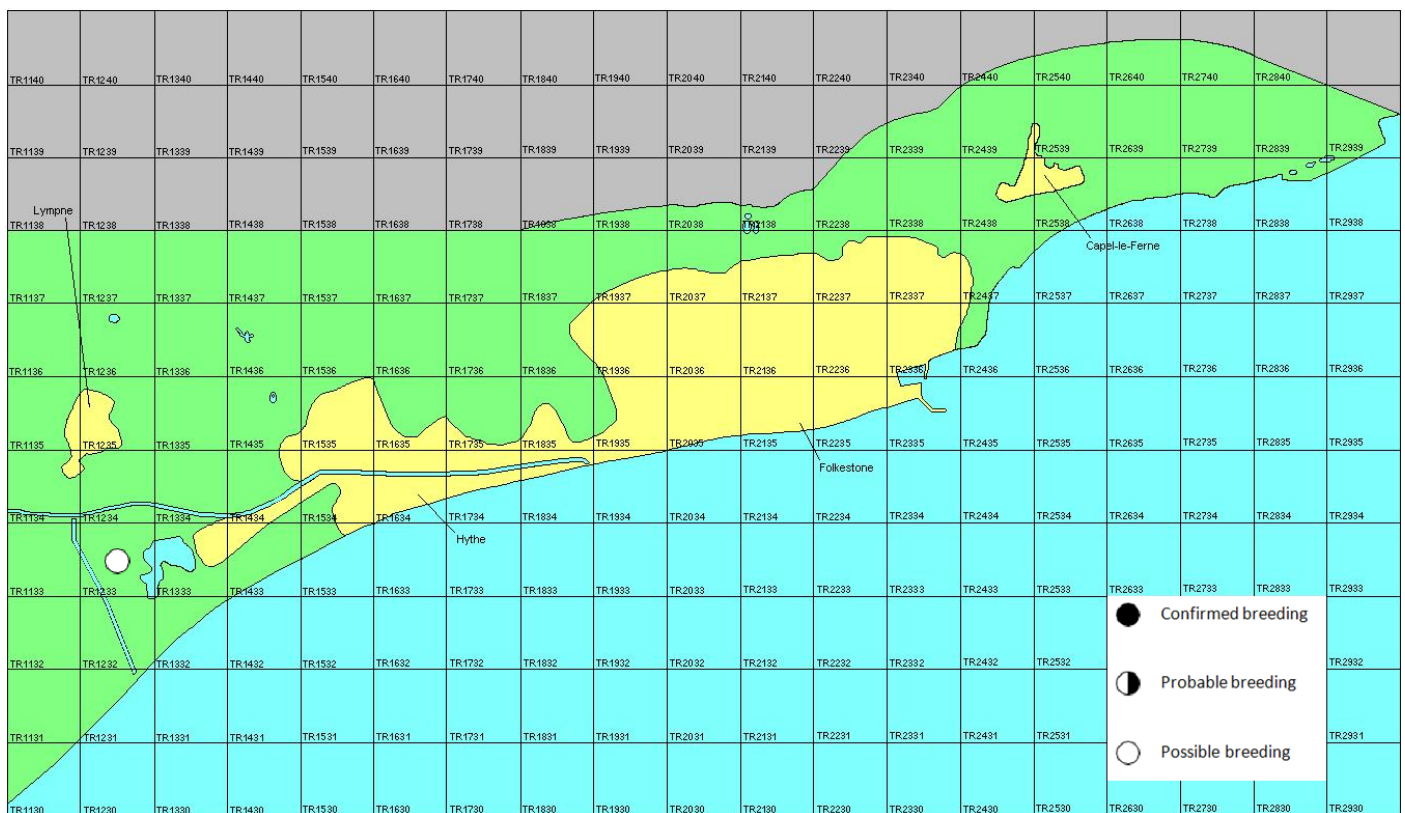

Shelduck

Tadorna tadorna

Category A

Winter visitor and passage migrant

A common coastal resident, passage migrant and winter visitor to Kent, which occasionally breeds inland

The full species account will follow but the breeding and wintering distribution maps based on the 2007 – 2012 BTO / KOS atlas are provided below.

Shelducks at Nickoll's Quarry (Ian Roberts)

The distribution of breeding records recorded in the BTO/KOS Atlas (2007 – 2012) is shown in figure 1.

Figure 1: Breeding distribution of Shelduck at Folkestone and Hythe by 1km square

The distribution of winter records recorded in the BTO/KOS Atlas (2007 – 2012) is shown in figure 2.

Figure 2: Wintering distribution of Shelduck at Folkestone and Hythe by 1km square