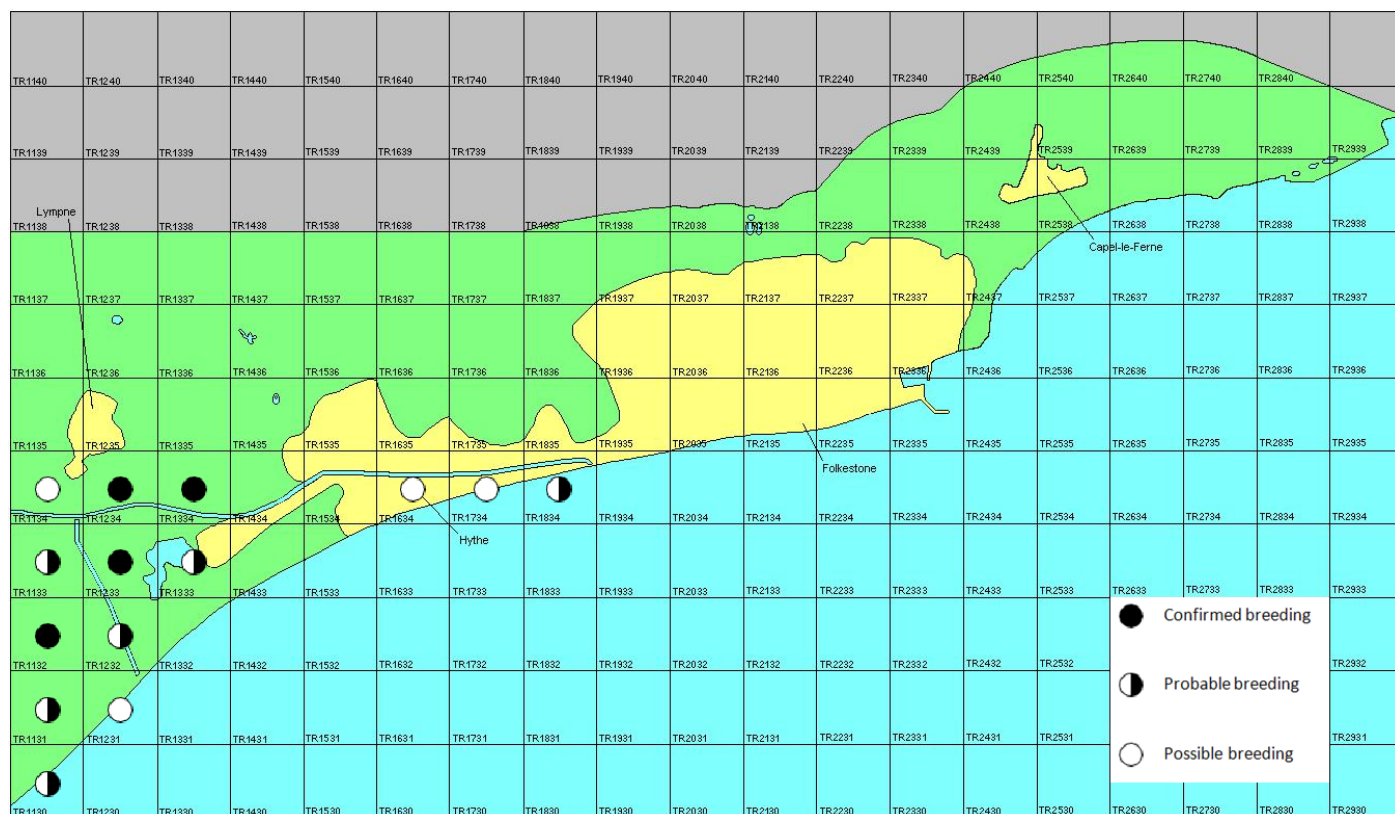

Mute Swan

Cygnus olor

Category A, C

Breeding resident, winter visitor and passage migrant

A widespread resident in Kent which breeds on most suitable waters.

The full species account will follow but the breeding and wintering distribution maps based on the 2007 – 2012 BTO / KOS atlas are provided below.

Mute Swan at Seabrook (Brian Harper)

The distribution of breeding records recorded in the BTO/KOS Atlas (2007 – 2012) is shown in figure 1.

Figure 1: Breeding distribution of Mute Swan at Folkestone and Hythe by 1km square

The distribution of winter records recorded in the BTO/KOS Atlas (2007 – 2012) is shown in figure 2.

Figure 2: Wintering distribution of Mute Swan at Folkestone and Hythe by 1km square