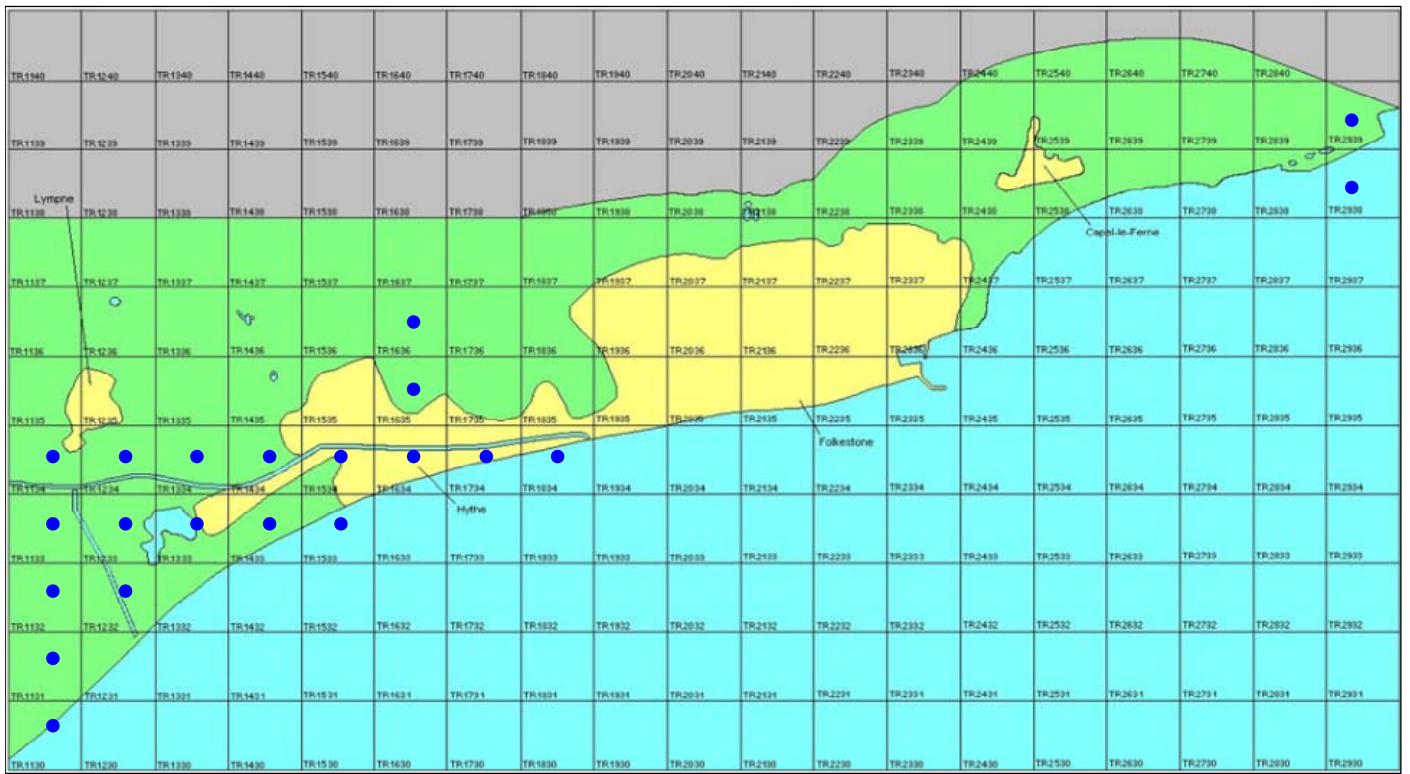

Mute Swan

Cygnus olor

Category A, C

Breeding resident, winter visitor and passage migrant

A widespread resident in Kent which breeds on most suitable waters.

The full species account will follow but the breeding and wintering distribution maps based on the 2007 – 2012 BTO / KOS atlas are provided below.

Mute Swan at Seabrook (Brian Harper)

The distribution of breeding records recorded in the BTO/KOS Atlas (2007 – 2012) is shown in figure 1.

Figure 1: Breeding distribution of Mute Swan at Folkestone and Hythe by 1km square

The distribution of winter records recorded in the BTO/KOS Atlas (2007 – 2012) is shown in figure 2.

Figure 2: Wintering distribution of Mute Swan at Folkestone and Hythe by 1km square